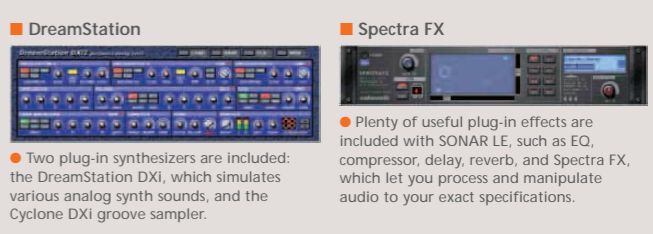

Plenty of useful plug-in effects are included with SONAR LE, such as EQ, compressor, delay, reverb, and Spectra FX, which let you process and manipulate audio to your exact specifications.