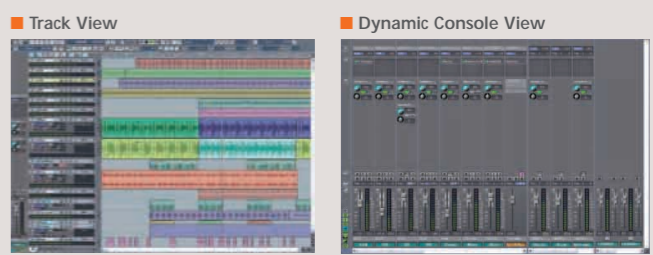

Plenty of useful plug-in effects are included with SONAR LE, such as EQ, compressor, delay, reverb, and Spectra FX, which let you process and manipulate audio to your exact specifications.